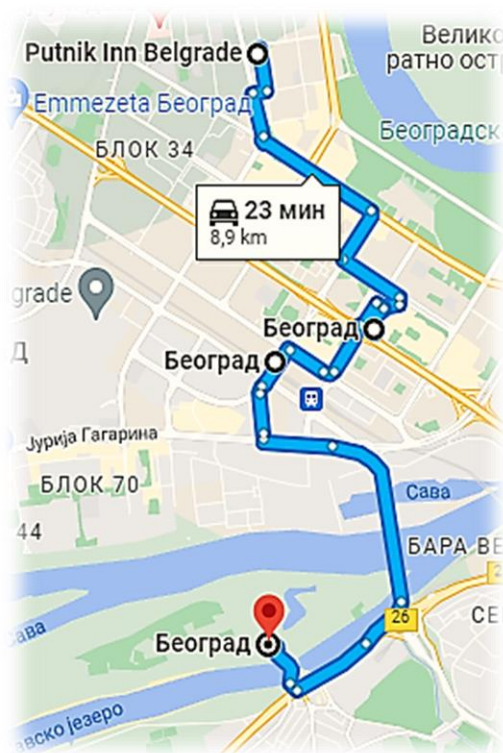

DAILY TRANSPORT SCHEDULE

L2

Relation: hotel Tulip Inn – IN hotel –
HOLIDAY IN - Regatta Center

Please note the bus stop is in front of a hotel.

21.06.2022.

Tulip Inn	departure IN hotel	HOLIDAY IN	arrival Regatta Center
08:00	08:15	08:25	08:40
08:30	08:45	08:55	09:10
09:00	09:15	09:25	09:40
09:30	09:45	09:55	10:10
10:00	10:15	10:25	10:40
10:30	10:45	10:55	11:10
11:00	11:15	11:25	11:40
11:30	11:45	11:55	12:10
12:00	12:15	12:25	12:40
12:30	12:45	12:55	13:10
13:00	13:15	13:25	13:40
13:30	13:45	13:55	14:10
14:00	14:15	14:25	14:40
14:30	14:45	14:55	15:10
15:00	15:15	15:25	15:40
15:30	15:45	15:55	16:10
16:00	16:15	16:25	16:40
16:30	16:45	16:55	17:10
17:00	17:15	17:25	17:40
17:30	17:45	17:55	18:10

departure Regatta Center	Tulip Inn	arrival IN hotel	HOLIDAY IN
07:05	07:25	07:40	07:50
07:35	07:55	08:10	08:20
08:05	08:25	08:40	08:50
08:35	08:55	09:10	09:20
09:05	09:25	09:40	09:50
09:35	09:55	10:10	10:20
10:05	10:25	10:40	10:50
10:35	10:55	11:10	12:20
11:05	11:25	11:40	11:50
11:35	11:55	12:10	12:20
12:05	12:25	12:40	12:50
12:35	12:55	13:10	13:20
13:05	13:25	13:40	13:50
13:35	13:55	14:10	14:20
14:05	14:25	14:40	14:50
14:35	14:55	15:10	15:20
15:05	15:25	15:40	15:50
15:35	15:55	16:10	16:20
16:05	16:25	16:40	16:50
16:35	16:55	17:10	17:20
17:05	17:25	17:40	17:50
17:35	17:55	18:10	18:20
18:05	18:25	18:40	18:50
18:35	18:55	19:10	19:20
19:05	19:25	19:40	19:50
19:35	19:55	20:10	20:20
20:05	20:25	20:40	20:50

Departure 19:00 and 20:05 traffic only 22.06.2022.