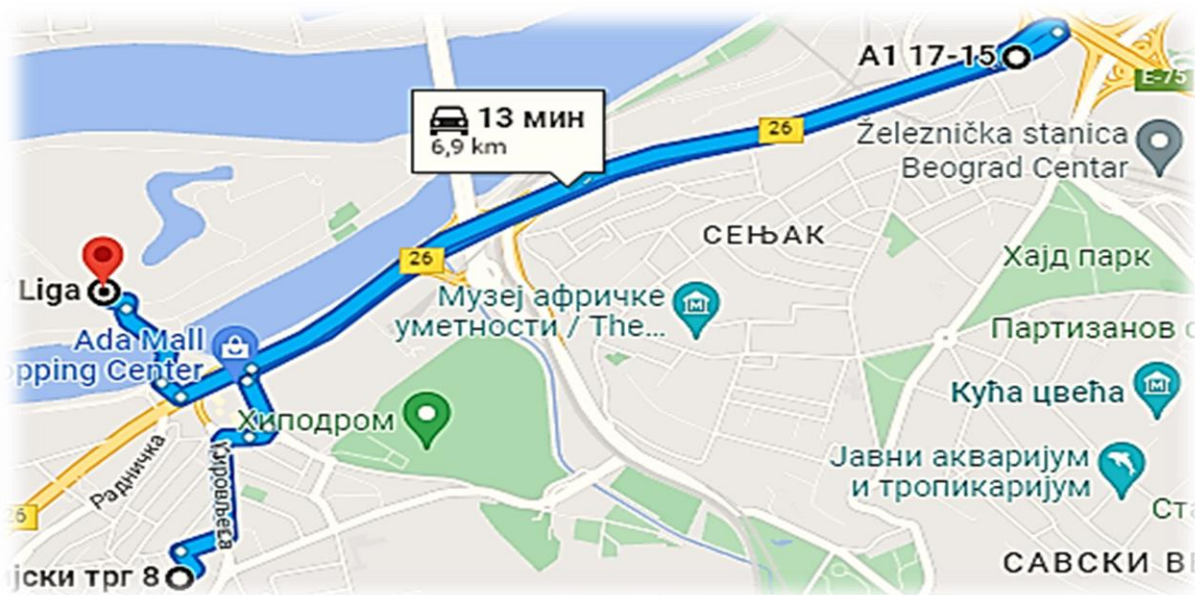

DAILY TRANSPORT SCHEDULE

L1

Relation: hotel Sumadija – hotel Radisson – Regatta Center

Please note the bus stop is in front of a hotel.

21.06.2022.

| departure | | arrival Regatta |
|-----------|----------|-----------------|
| Sumadija | Radisson | Center |
| 08:20 | 08:35 | 08:50 |
| 09:00 | 09:15 | 09:30 |
| 09:40 | 09:55 | 10:10 |
| 10:20 | 10:35 | 10:50 |
| 11:00 | 11:15 | 11:30 |
| 11:40 | 11:55 | 12:10 |
| 12:20 | 12:35 | 12:50 |
| 13:00 | 13:15 | 13:30 |
| 13:40 | 13:55 | 14:10 |
| 14:20 | 14:35 | 14:50 |
| 15:00 | 15:15 | 15:30 |
| 15:40 | 15:55 | 16:10 |
| 16:20 | 16:35 | 16:50 |
| 17:00 | 17:15 | 17:30 |
| 17:40 | 17:55 | 18:10 |
| 18:20 | 18:35 | 18:50 |

Departure 19:40 and 20:10 traffic only 22.06.2022.